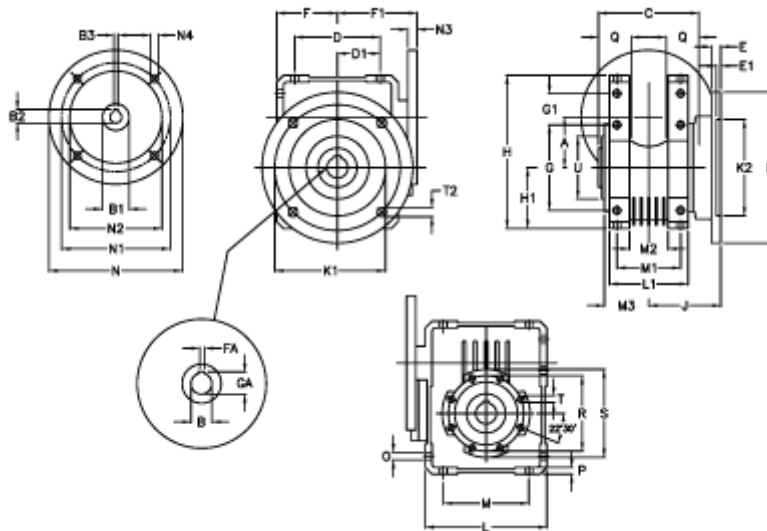

Article number: 392206301553036

Description: Worm Gear with Torque Limiter
W63 L2-UFC-15-P80B5

Measures

A = 62.17	E = 11	H = 182.5	M = 102	N4 = 11,5	U = 75
B = 25	E1 = 5	H1 = 72.5	M1 = 76	O = 9.0	
B1 E7 = 19	F = 73	J = 86.0	M2 = 46	P = 8	
B2 = 21.8	F1 = 102	K = 180	M3 = 53.0	Q = 35	
B3 H9 = 6	FA = 8	K1 = 150	N = 200	R = 90	
C = 120	G = 102	K2 = 115	N1 = 165	S = 105	
D = 102.0	G1 = 37.5	L = 145	N2 = 130	T = M8x14	
D1 = 51.0	GA = 28.3	L1 = 94	N3 = 12.0	T2 = 11.0	